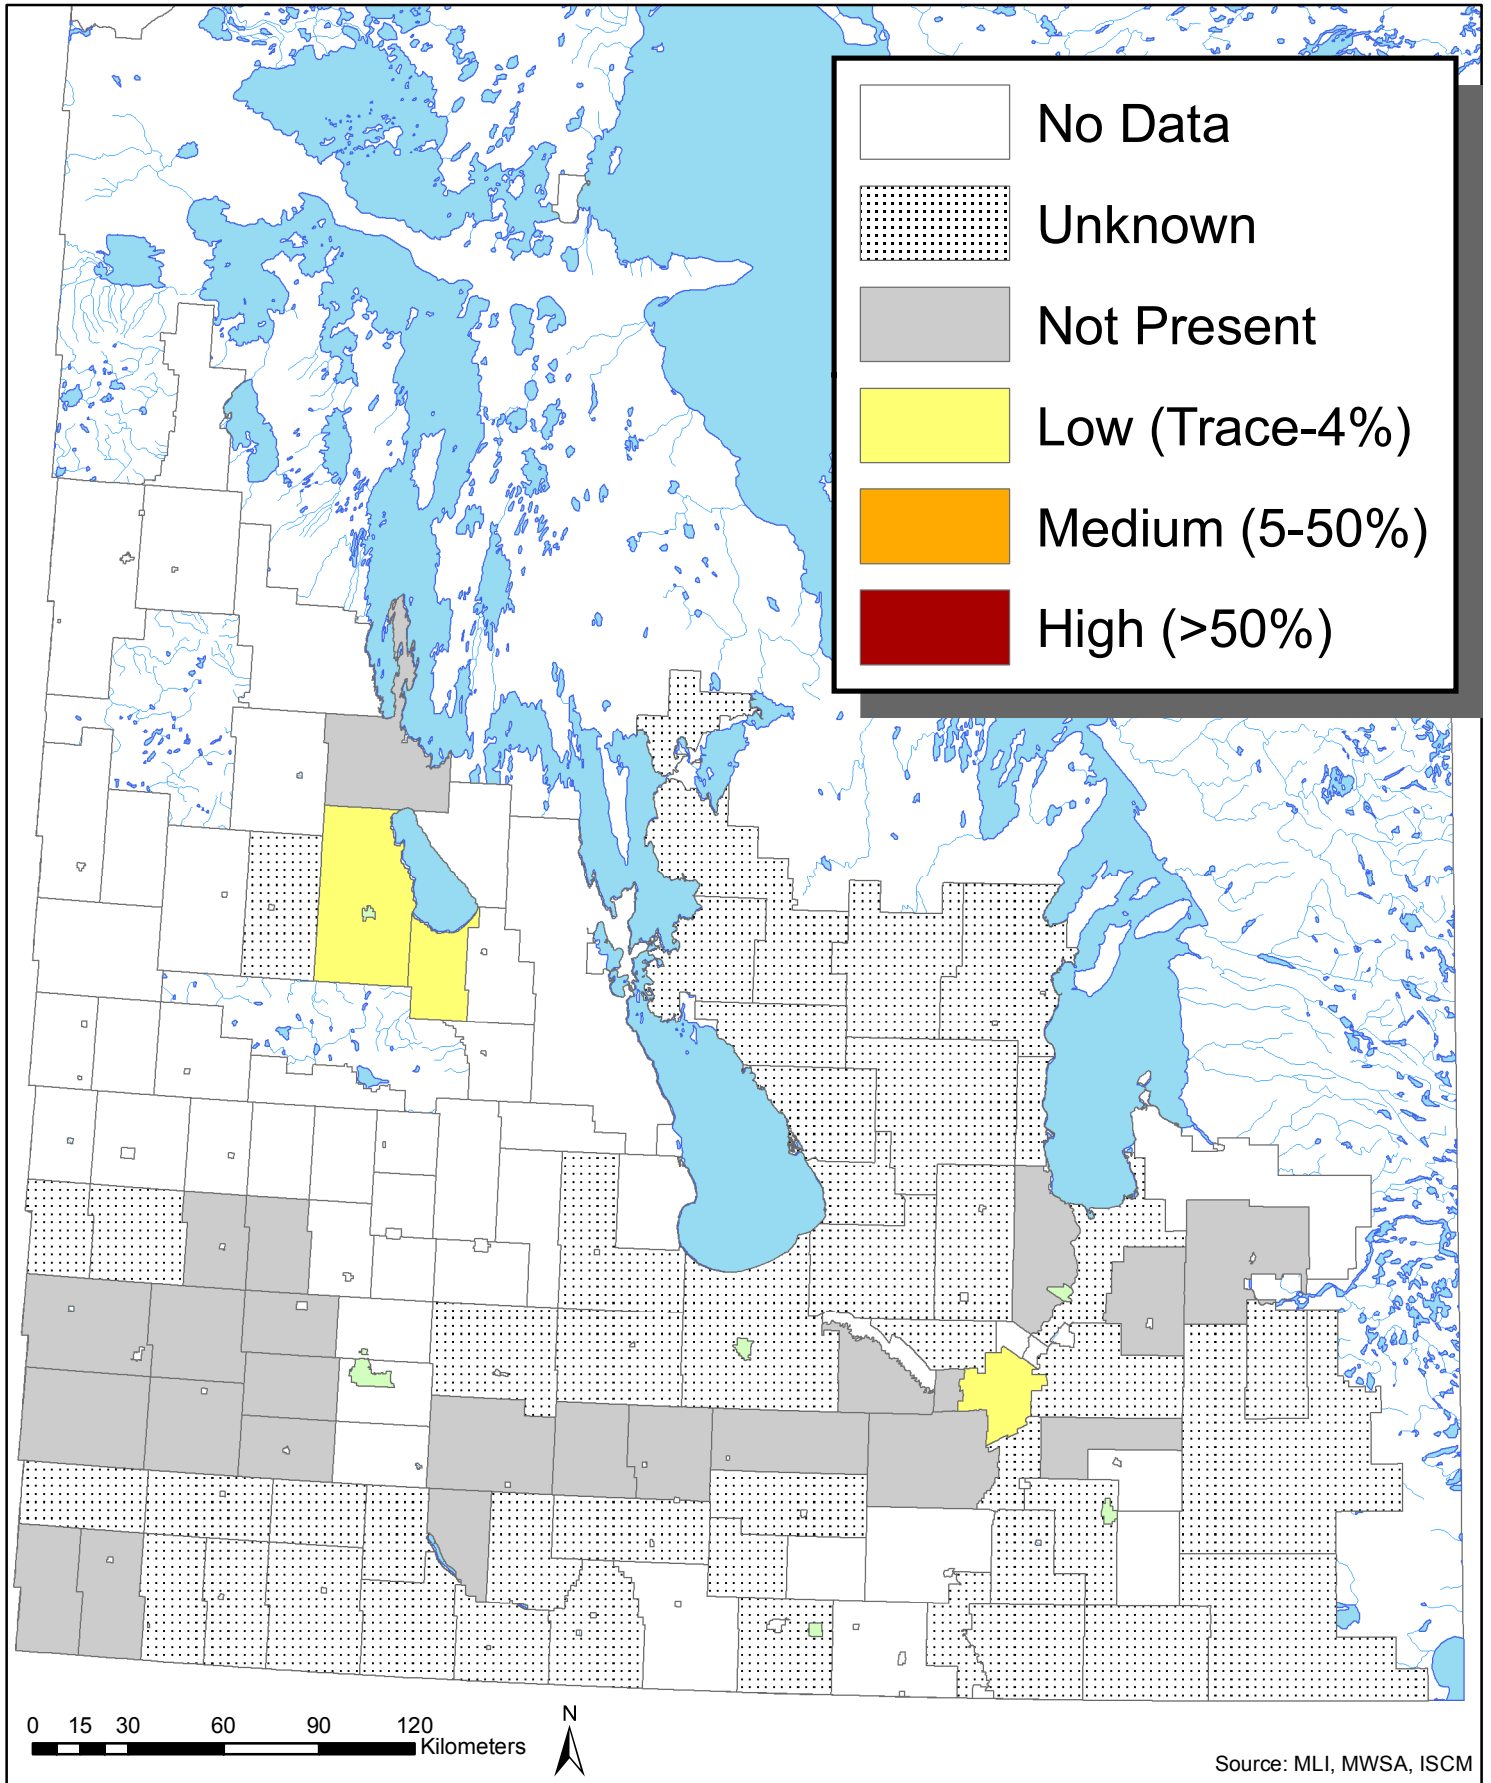

Flowering Rush (*Butomus umbellatus*) Infestation in Manitoba Municipalities in 2011

Invasive Species Council of Manitoba
www.invasivespeciesmanitoba.com
(204) 232-6021

*An estimate is based on the % of sections (640 acres) infested within a RM